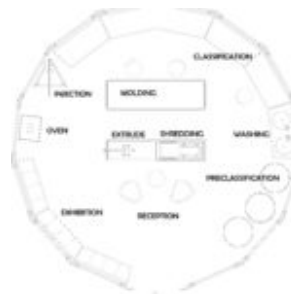

Type of plastic involved

Other materials involved

Years of production

Edition

Weight and Dimensions

Manufactured by

Describe your project accurately and how you developed your idea

We propose a small mobile recycling plant, which can be moved and assembled in different spaces such as festivals or other events. This space can manage the recycling of PP, HDPE and LDPE mainly. People around is invited to participate in the whole recycling process : Selection, washing, crushing, melting and molding. The small plant has a specific machine for each phase of the recycling chain (4 machines in total, which we already have got the plans and some are already built up as shown in attached photos). Machines and other sections are placed inside a dome (geodesic structure as it appears in the photos), this structure is removable and portable. In addition, besides being an artistic and fun space, accessible to all audiences, the space itself will be designed with pieces of recycled plastic, such as the joints for the construction of the dome, and other elements that appear on the plane attached. One of the machines, the crusher, we have transformed it into bicimáquina, which makes it independent of electricity, making the project more sustainable. This project is an initiative of the TRIPPLAYSTIC collective. We attach more information about the team and a picture about a table that we made from bottle lids.

Picture 1 - Cover