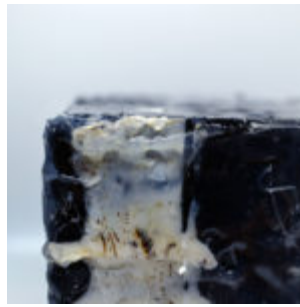

Picture 4

Picture 5

Picture 8

Picture 9

URL

URL

URL

URL

Email