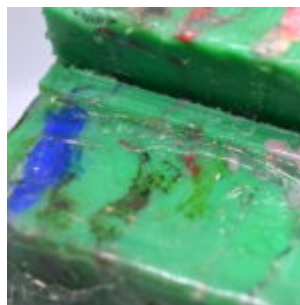

Picture 4

Picture 5

Picture 8

Picture 9

URL

URL

URL

URL

Email