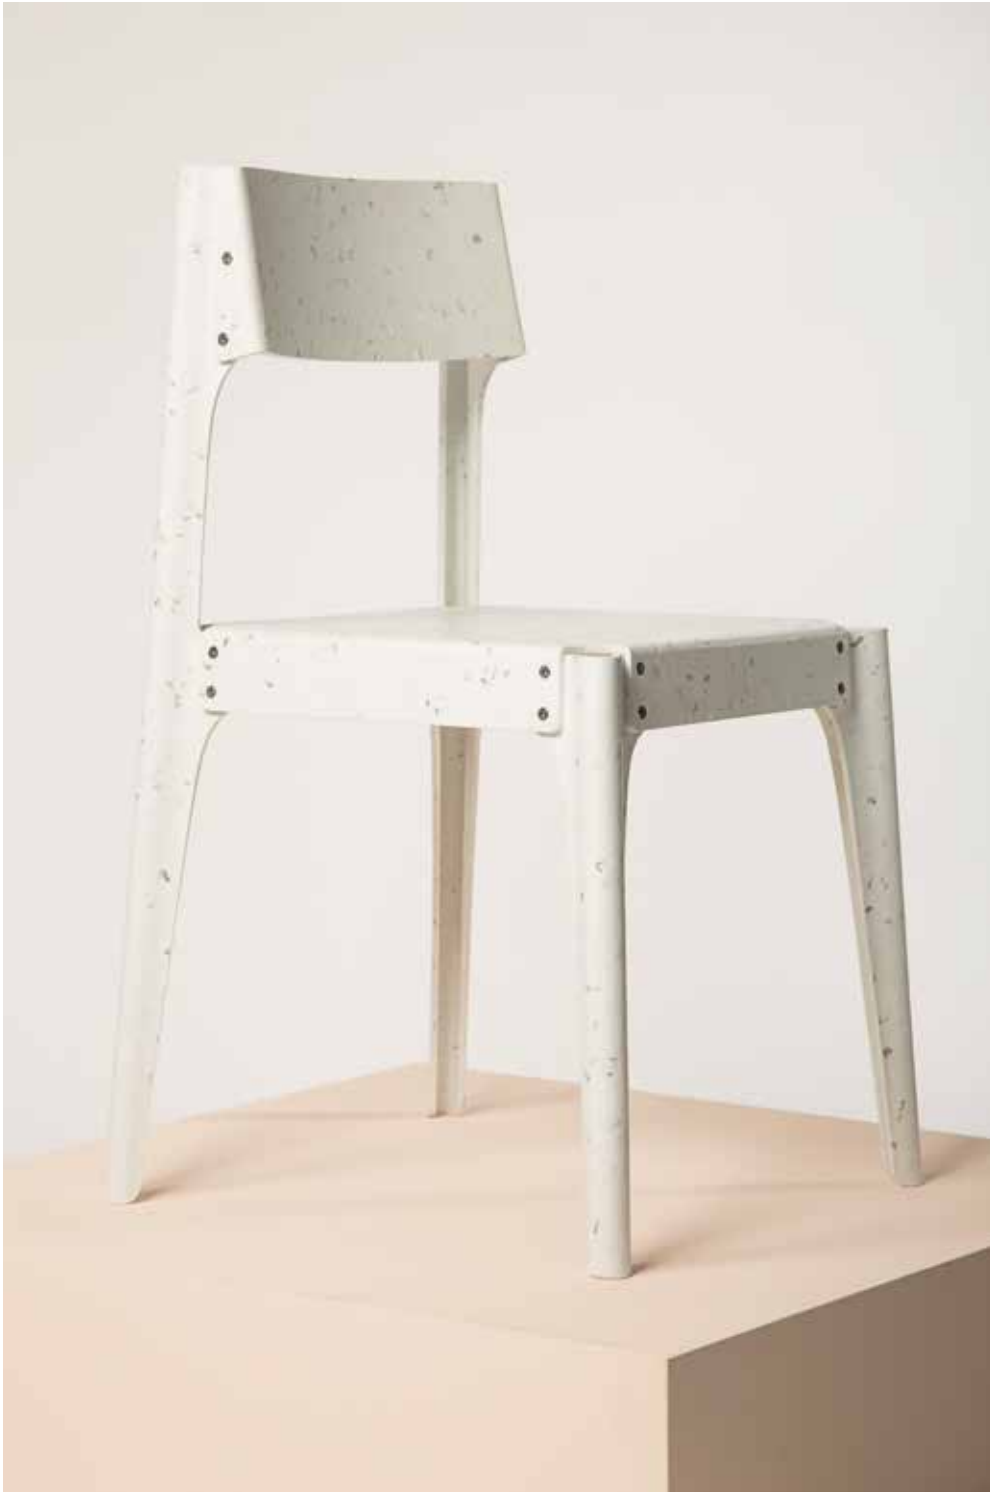

# Ro Plastic Prize

Rossana Orlandi

**Designer:** Alexander Schul

**Prize Category:** Design

**Project Title:** Substantial Chair

**Source of the used material:** Plastic Trash

**Type of Plastic involved:** HIPS (high impact polystyrene)

**Other materials involved:** stainless steel screws